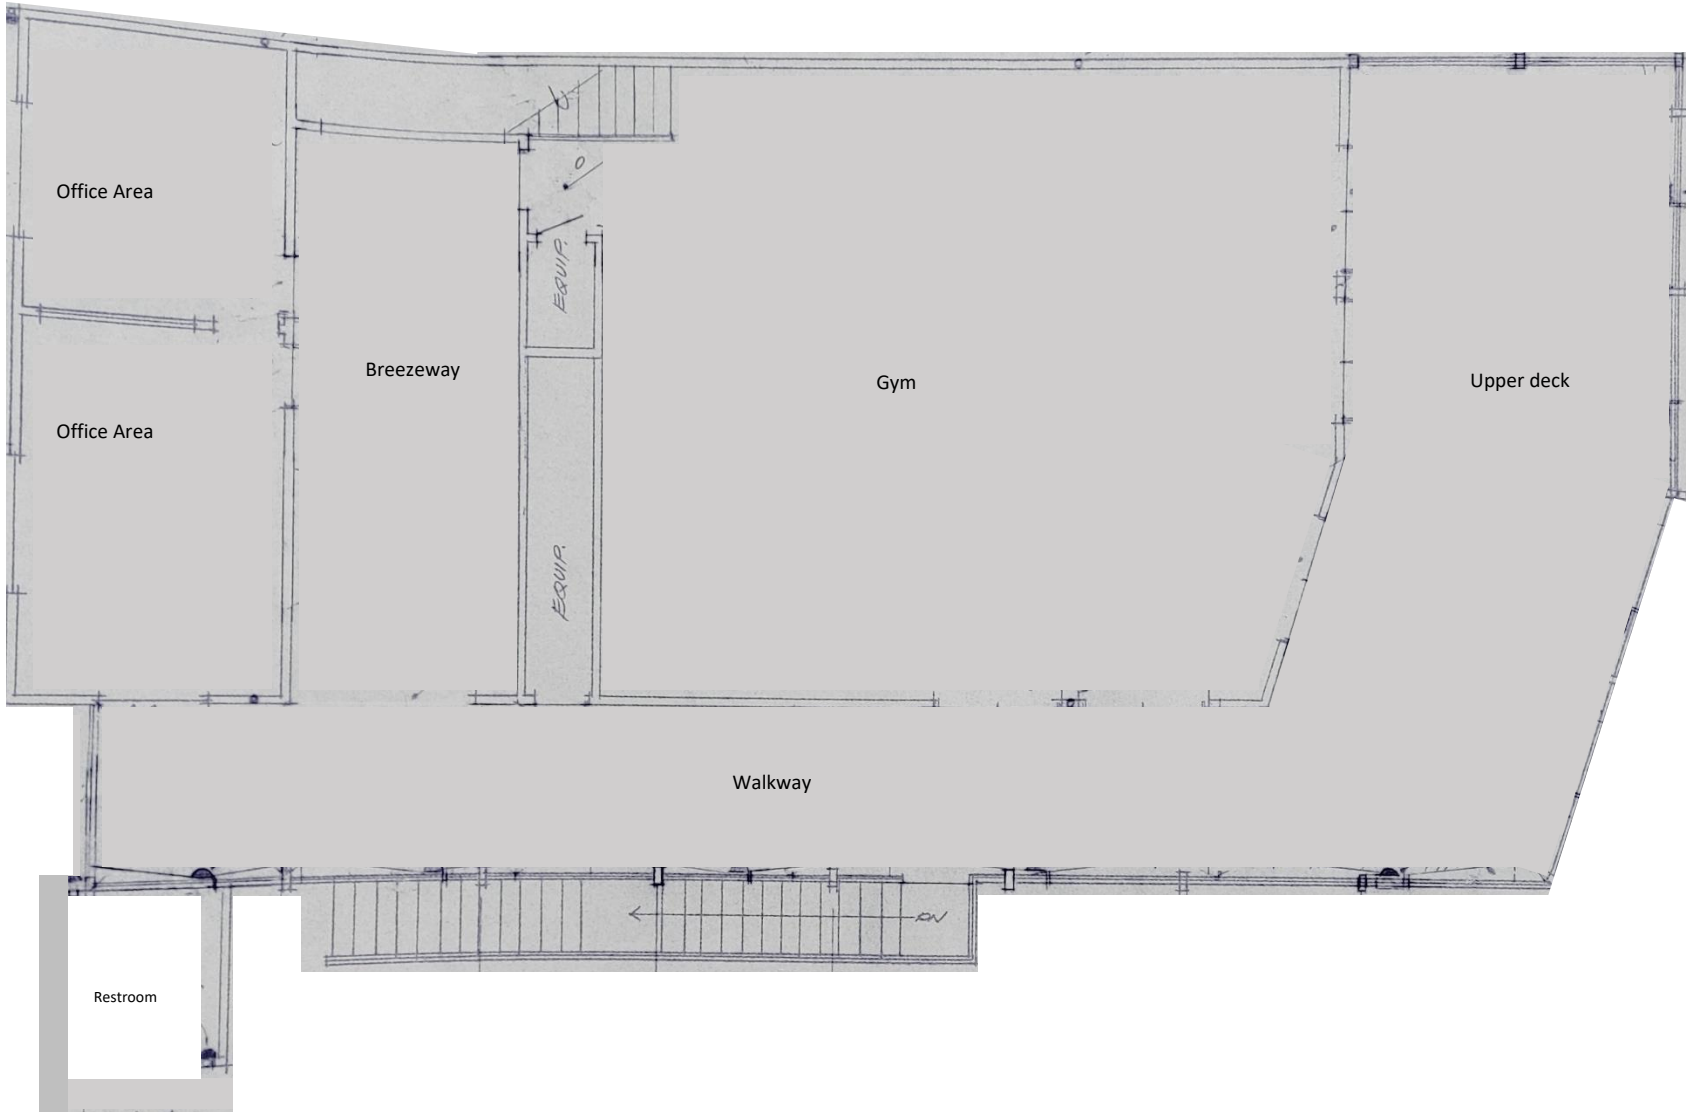

ZLAC BOATHOUSE

ZLAC FACILITY MAP

ZLAC CLUBHOUSE

mission bay

patio

terrace

trophy room

boat house

kitchen

restrooms

courtyard

pond