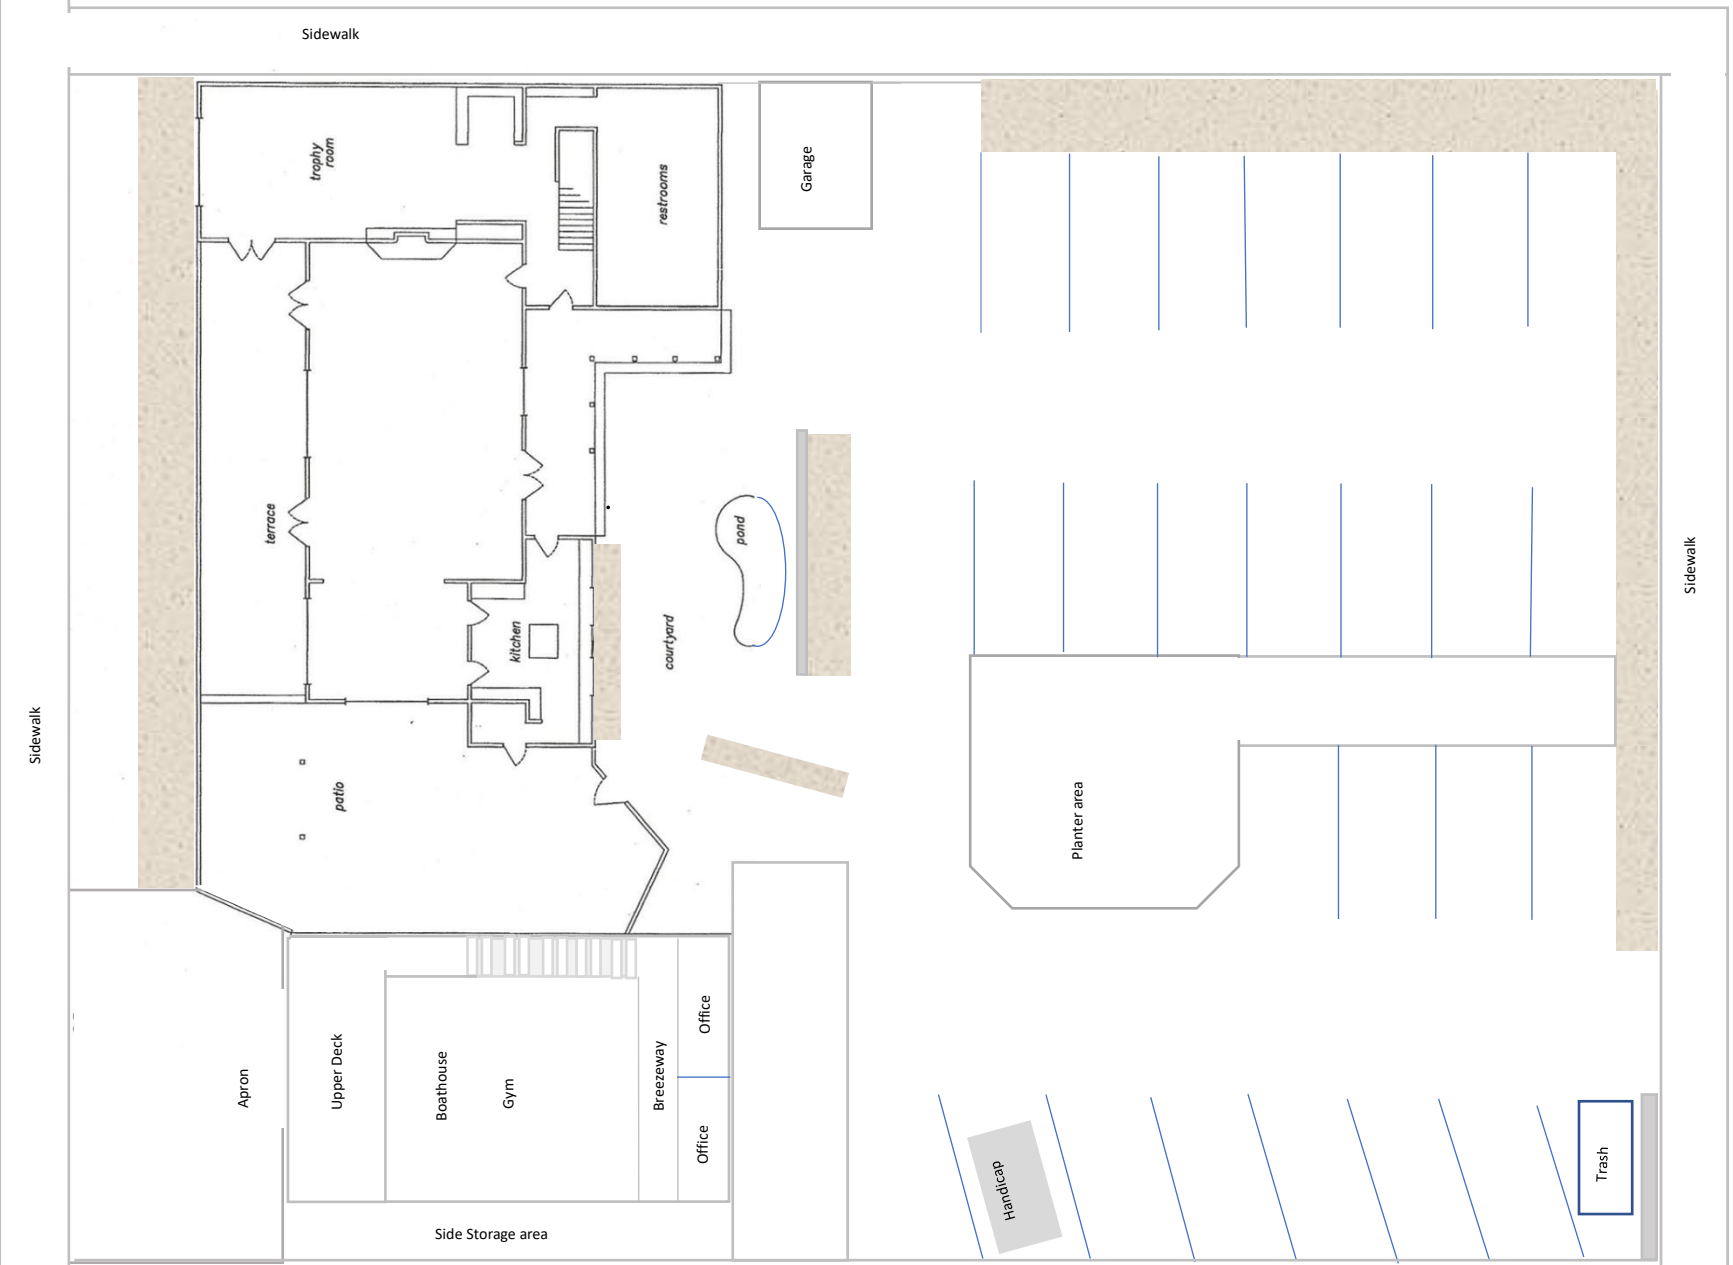

ZLAC BOATHOUSE

ZLAC FACILITY MAP

ZLAC CLUBHOUSE

mission bay

patio

terrace

trophy room

boat house

kitchen

restrooms

courtyard

pond